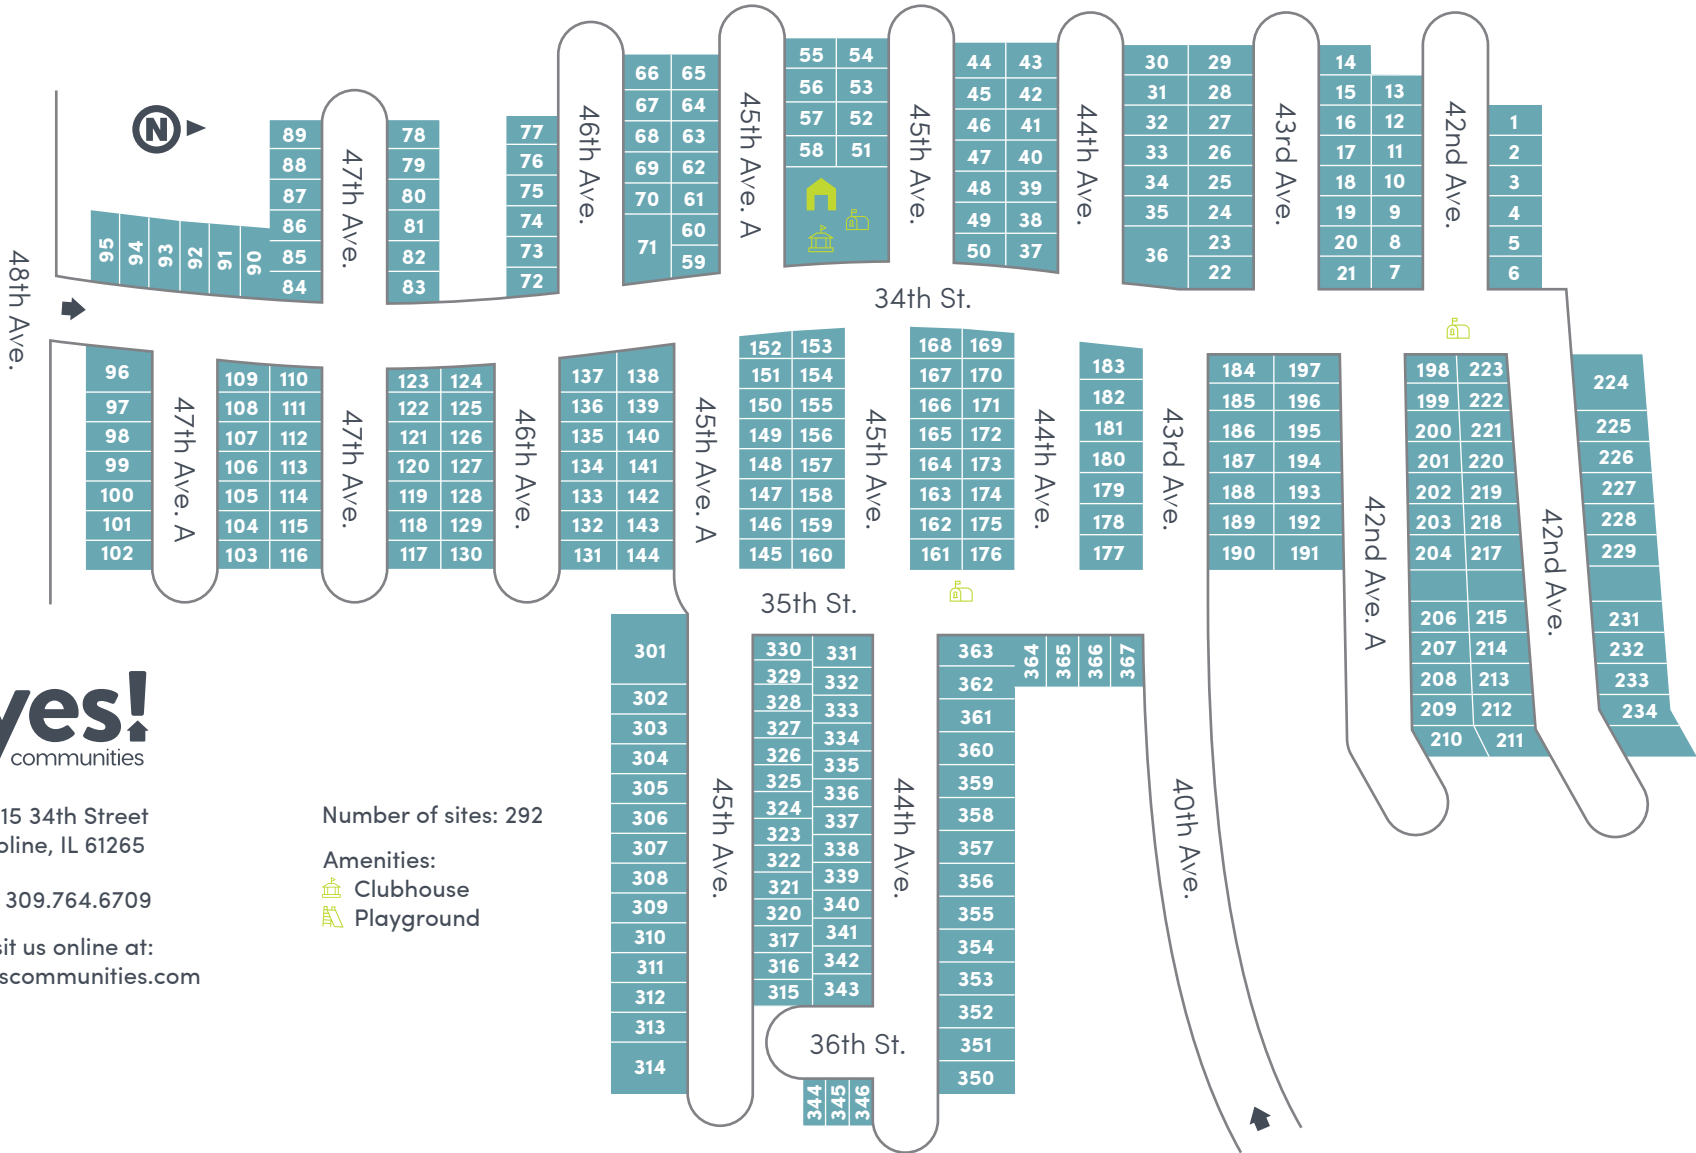

# Cloverleaf Village

4515 34th Street  
Moline, IL 61265

T : 309.764.6709

Visit us online at:  
[yescommunities.com](http://yescommunities.com)

Number of sites: 292

- Amenities:
- Clubhouse
  - Playground